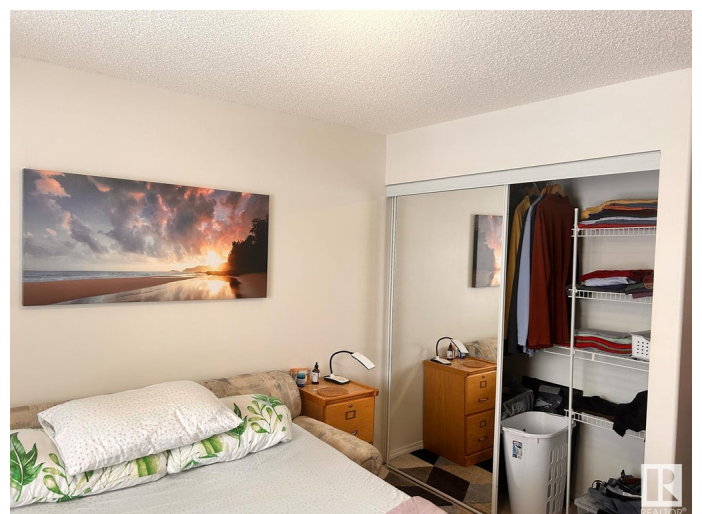

$143,000 - 1118 7339 South Terwillegar Drive, Edmonton

MLS® #E4421049

$143,000

1 Bedroom, 1.00 Bathroom, 620 sqft
Condo / Townhouse on 0.00 Acres

South Terwillegar, Edmonton, AB

A Perfect Starter Home in South Terwillegar! Why rent when you can own? This cozy one-bedroom condo offers a spacious layout with a well-equipped kitchen, in-suite laundry, and a private balcony for relaxing or BBQing in any weather. Located on the main, this home is just minutes from shopping, dining, and public transit. With an assigned parking spot and quick access to the Anthony Henday, convenience is key. Whether you're buying your first home or looking for an investment.

Built in 2007

Essential Information

MLS® #	E4421049
Price	$143,000
Bedrooms	1
Bathrooms	1.00
Full Baths	1
Square Footage	620
Acres	0.00
Year Built	2007
Type	Condo / Townhouse
Sub-Type	Lowrise Apartment
Style	Single Level Apartment