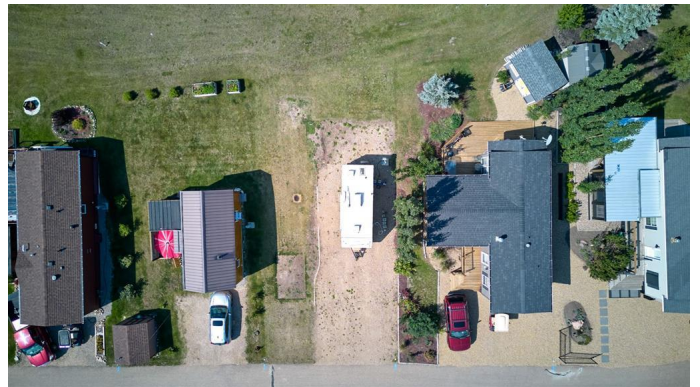

\$114,900 - 5019, 25054 South Pine Lake Road, Rural Red Deer County

MLS® #A2210041

\$114,900

0 Bedroom, 0.00 Bathroom,
Land on 0.10 Acres

NONE, Rural Red Deer County, Alberta

Seller will consider Financing with minimum 20% Down!! Here is your OPPONENT to own a fantastic lot at Whispering Pines Golf & Country Club Resort- a 175 acre GATED COMMUNITY . Park your RV, buy a park model home or build a cabin. Enjoy all the outdoor activities such as boating ,sea doing , water sports .. at Pine Lake as well as all the amenities The RESORT has to offer including 18 hole, golf course, restaurant, lounge and patio, driving range, playground, sports courts, laundry, facilities, putting green, event facility, indoor swimming, pool, and hot tub and exercise room. Enjoy winter activities, such as snowmobiling, ice fishing and skating! Only 20 minutes south east of Red Deer. Donâ€™t miss out on this fantastic opportunity and start enjoying LAKE life!

Essential Information

MLS® #	A2210041
Price	\$114,900
Bathrooms	0.00
Acres	0.10
Type	Land
Sub-Type	Residential Land
Status	Active

Community Information

Address	5019, 25054 South Pine Lake Road
Subdivision	NONE
City	Rural Red Deer County
County	Red Deer County
Province	Alberta
Postal Code	T0M 1R0

Amenities

Amenities	Beach Access, Clubhouse, Fitness Center, Golf Course, Park, Playground, Storage, Visitor Parking, Boating, Indoor Pool, RV/Boat Storage
-----------	---

Additional Information

Date Listed	April 9th, 2025
Days on Market	13
Zoning	R-7