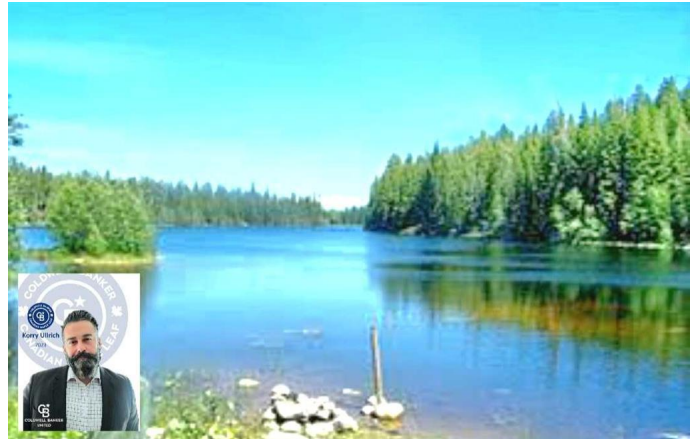

# \$69,900 - 33, 65275 114 A Range, Lac La Biche

MLS® #A2211256

**\$69,900**

0 Bedroom, 0.00 Bathroom,  
Land on 0.12 Acres

Lac La Biche, Lac La Biche, Alberta

Lot #33 Elinor Lake Resort! 5113 sq/ft fully service bare land condo vacant lot. This Lot is cleared and ready to build your cottage or cabin or just set up your RV for summertime fun! Water, sewer, natural gas and electricity available. Annual condo fees are \$1600 and include care of the common areas such as road ways, boat dock, dumping station, water, sewer and administration. The condo board is managed by the elected owners. In bareland condominiums, the lots are owned privately. Common areas like the roadways and dumping station are owned together. Come enjoy all the recreation Elinor Lake Resort has to offer!